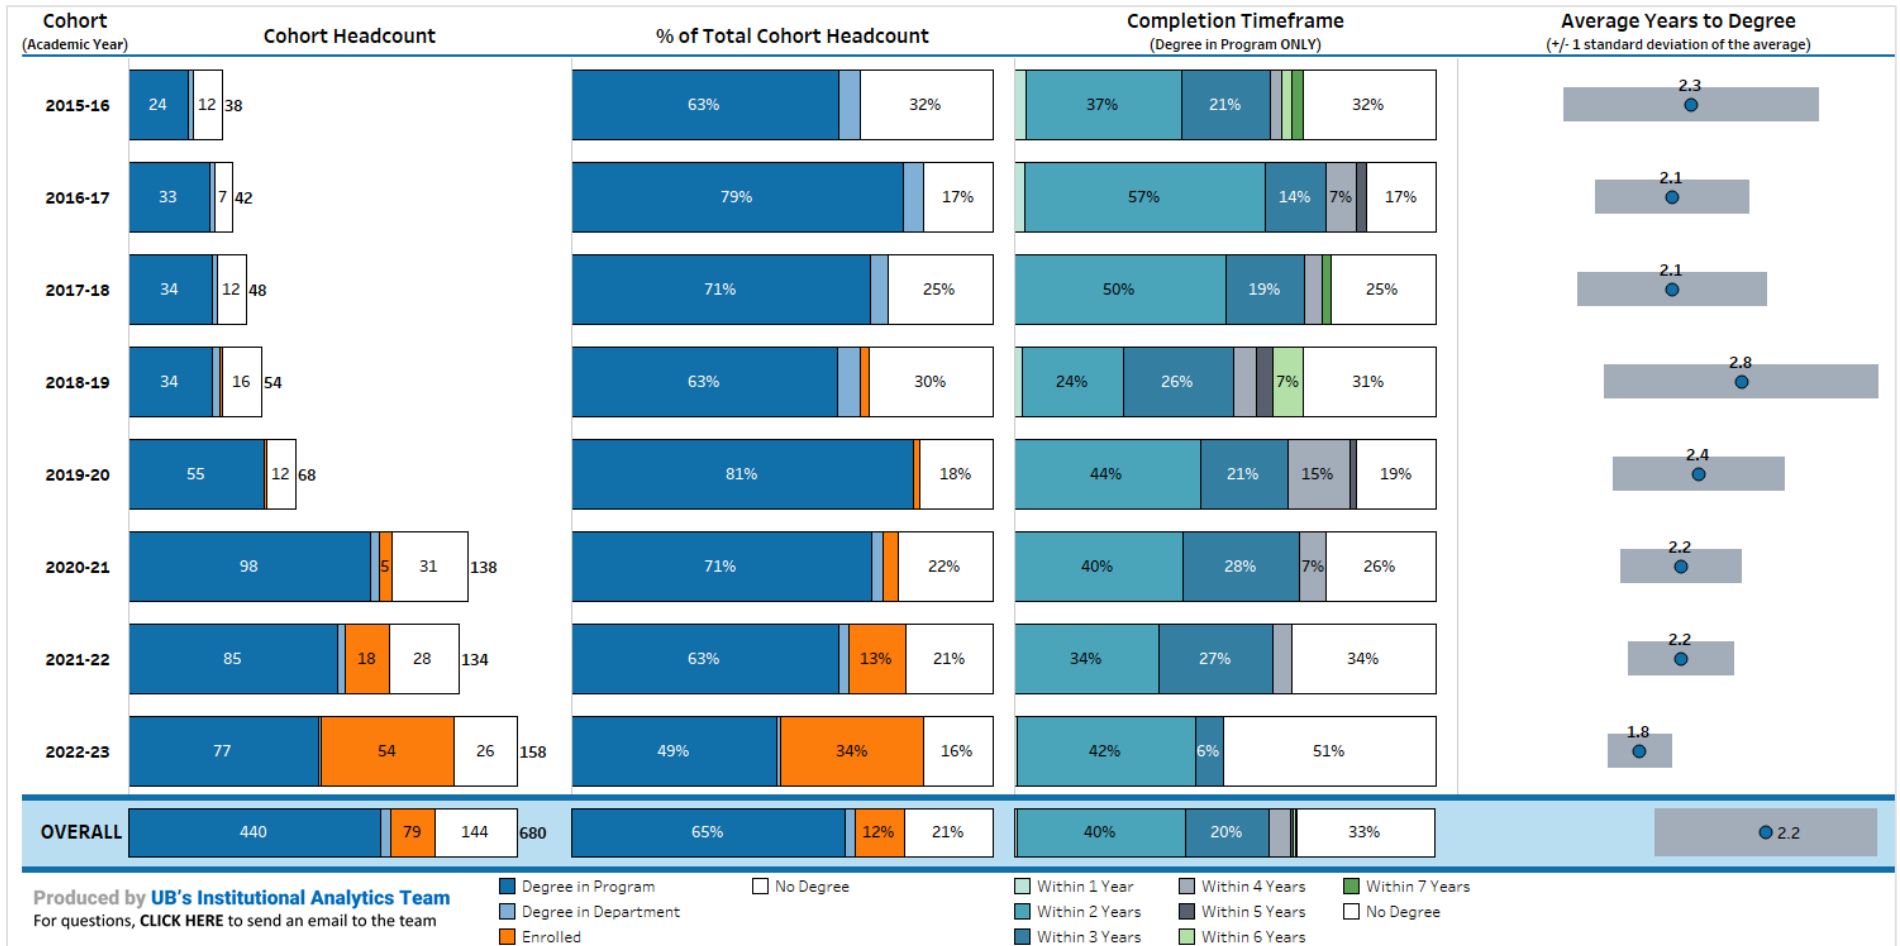

# Time to Degree Completion Report for MS Programs, 2015-2023

## Information & Library Science MS

The average time to degree for students entering this program between Fall 2015 and Spring 2023 is 2.2 years.

# School Librarianship MS

The average time to degree for students entering this program between Fall 2015 and Spring 2023 is 1.9 years.