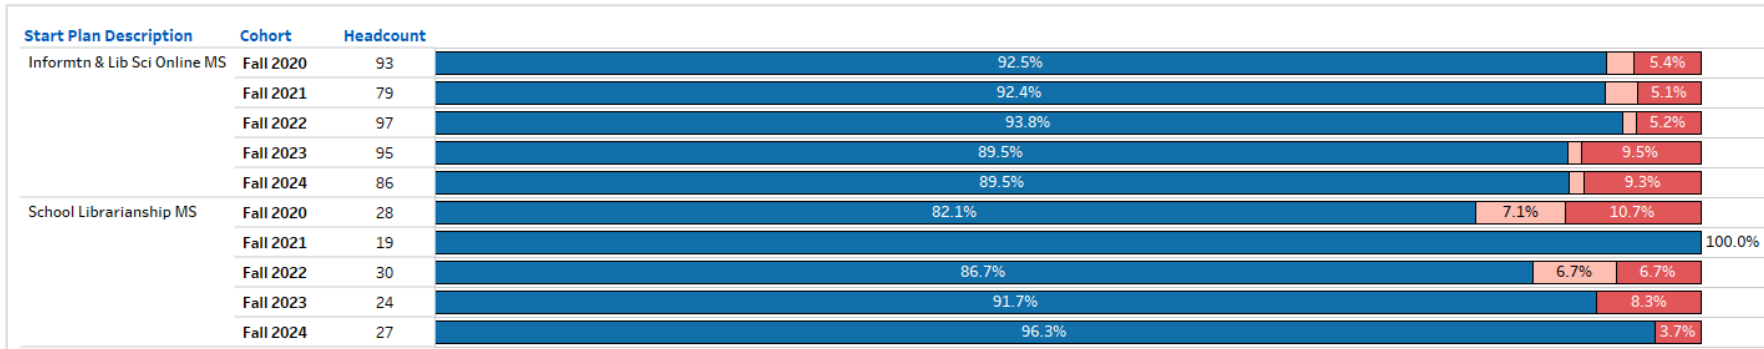

Program Retention Rates, 2020-2024

By Term

Fall Cohorts

Spring Cohorts

■ Enrolled - MA
 ■ Not Enrolled
 ■ LOA