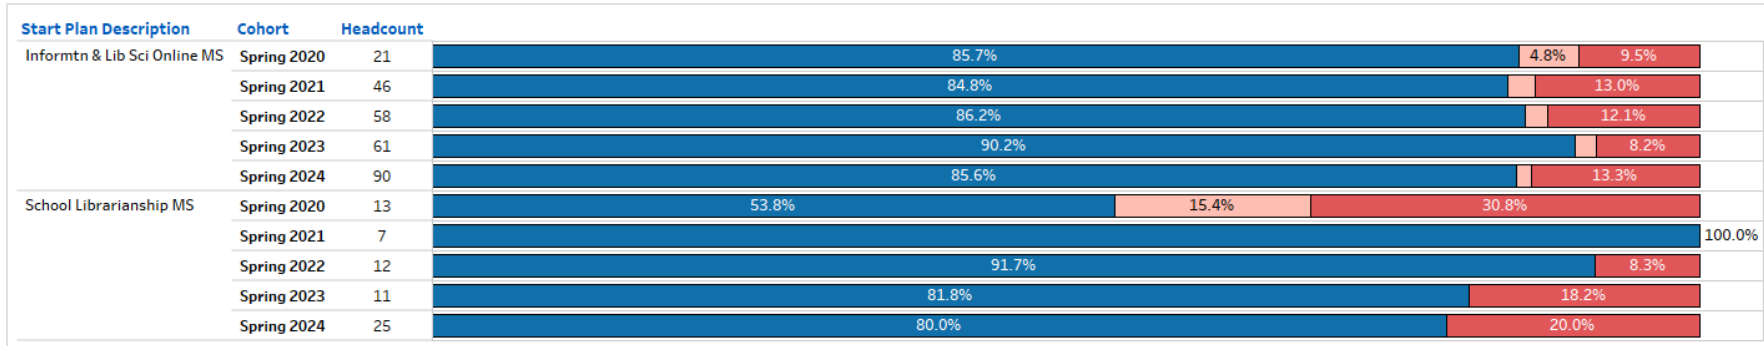

Program Retention Rates, 2020-2024

By Term

Fall Cohorts

Spring Cohorts

■ Enrolled - MA
 ■ Not Enrolled
 ■ LOA